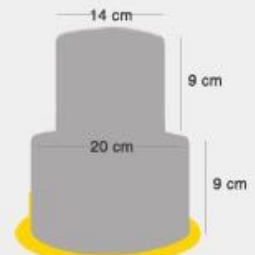

Layer Cakes

Vanilla Choco Cake

Vanilla on Vanilla Cake

Rainbow Cake ♥

Red Velvet Choco Cake

Red Velvet Cake ♥

Ø 10 Cm
IDR 230.
Serves 4 pax

Ø 16 Cm SHORT
IDR 360.
Serves 8 pax

Ø 16 Cm TALL
IDR 440.
Serves 15 pax

Ø 20 Cm ONE LAYER
IDR 360.
Serves 8 pax

Ø 20 Cm SHORT
IDR 440.
Serves 15 pax

Ø 20 Cm TALL
IDR 595.
Serves 30 pax

Ø 30 Cm
IDR 895.
Serves 45 pax

Ø 14 Cm + Ø 20 Cm
SHORT
IDR 645.
Serves 30 pax

Ø 14 Cm + Ø 20 Cm
TALL
IDR 945.
Serves 45 pax

20 x 30 Cm
IDR 895.
Serves 45 pax

30 x 40 Cm
IDR 1.300.
Serves 60 pax

* ♥ = favorite

Specialty Cakes

Choco Ganache
Crumbs Cake ♥

Cookie and Cream Cake

Pinata Cake

Ø 16 Cm TALL
IDR 515.
Serves 15 pax

Ø 20 Cm ONE LAYER
IDR 400.
Serves 8 pax

Ø 20 Cm SHORT
IDR 515.
Serves 15 pax

Ø 20 Cm TALL
IDR 720.
Serves 30 pax

Ø 30 Cm
IDR 1.075.
Serves 45 pax

Ø 14 Cm + Ø 20 Cm
SHORT
IDR 770.
Serves 30 pax