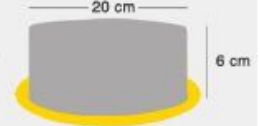

Layer Cakes

Vanilla Choco Cake

Vanilla on Vanilla Cake

Rainbow Cake ♥

Red Velvet Choco Cake

Red Velvet Cake ♥

Ø 10 Cm
IDR 230.
Serves 4 pax

Ø 16 Cm SHORT
IDR 360.
Serves 8 pax

Ø 16 Cm TALL
IDR 440.
Serves 15 pax

Ø 20 Cm ONE LAYER
IDR 360.
Serves 8 pax

Ø 20 Cm SHORT
IDR 440.
Serves 15 pax

Ø 20 Cm TALL
IDR 595.
Serves 30 pax

Ø 30 Cm
IDR 895.
Serves 45 pax

Ø 14 Cm + Ø 20 Cm
SHORT
IDR 645.
Serves 30 pax

Ø 14 Cm + Ø 20 Cm
TALL
IDR 945.
Serves 45 pax

20 x 30 Cm
IDR 895.
Serves 45 pax

30 x 40 Cm
IDR 1.300.
Serves 60 pax

* ♥ = favorite

Specialty Cakes

Choco Ganache
Crumbs Cake ♥

Cookie and Cream Cake

Pinata Cake

Ø 16 Cm TALL
IDR 515.
Serves 15 pax

Ø 20 Cm ONE LAYER
IDR 400.
Serves 8 pax

Ø 20 Cm SHORT
IDR 515.
Serves 15 pax

Ø 20 Cm TALL
IDR 720.
Serves 30 pax

Ø 30 Cm
IDR 1.075.
Serves 45 pax

Ø 14 Cm + Ø 20 Cm
SHORT
IDR 770.
Serves 30 pax