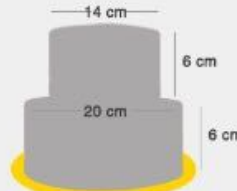

Ø 16 Cm TALL
IDR 440.
Serves 15 pax

Ø 20 Cm ONE LAYER
IDR 360.
Serves 8 pax

Ø 20 Cm SHORT
IDR 440.
Serves 15 pax

Ø 20 Cm TALL
IDR 595.
Serves 30 pax

Ø 30 Cm
IDR 895.
Serves 45 pax

Ø 14 Cm + Ø 20 Cm
SHORT
IDR 645.
Serves 30 pax

Ø 14 Cm + Ø 20 Cm
TALL
IDR 945.
Serves 45 pax

20 x 30 Cm
IDR 895.
Serves 45 pax

30 x 40 Cm
IDR 1.300.
Serves 60 pax

* ♥ = favorite

Specialty Cakes

Choco Ganache
Crumbs Cake ♥

Cookie and Cream Cake

Pinata Cake

Ø 16 Cm TALL
IDR 515.
Serves 15 pax

Ø 20 Cm ONE LAYER
IDR 400.
Serves 8 pax

Ø 20 Cm SHORT
IDR 515.
Serves 15 pax

Ø 20 Cm TALL
IDR 720.
Serves 30 pax

Ø 30 Cm
IDR 1.075.
Serves 45 pax

Ø 14 Cm + Ø 20 Cm
SHORT
IDR 770.
Serves 30 pax

Ø 14 Cm + Ø 20 Cm
TALL
IDR 1.125.
Serves 45 pax

20 x 30 Cm
IDR 1.075.
Serves 45 pax

30 x 40 Cm
IDR 1.600.
Serves 60 pax

Cupcakes

Size REGULAR : IDR 405. (box of 12) | IDR 205. (box of 6) | IDR 35. (box of 1)