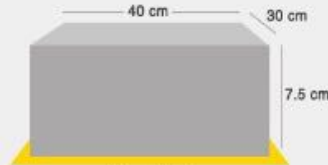

Ø 16 Cm TALL
IDR 440.
Serves 15 pax

Ø 20 Cm ONE LAYER
IDR 360.
Serves 8 pax

Ø 20 Cm SHORT
IDR 440.
Serves 15 pax

Ø 20 Cm TALL
IDR 595.
Serves 30 pax

Ø 30 Cm
IDR 895.
Serves 45 pax

Ø 14 Cm + Ø 20 Cm
SHORT
IDR 645.
Serves 30 pax

Ø 14 Cm + Ø 20 Cm
TALL
IDR 945.
Serves 45 pax

20 x 30 Cm
IDR 895.
Serves 45 pax

30 x 40 Cm
IDR 1.300.
Serves 60 pax

* ♥ = favorite

Specialty Cakes

Choco Ganache
Crumbs Cake ♥

Cookie and Cream Cake

Pinata Cake

Ø 16 Cm TALL
IDR 515.
Serves 15 pax

Ø 20 Cm ONE LAYER
IDR 400.
Serves 8 pax

Ø 20 Cm SHORT
IDR 515.
Serves 15 pax

Ø 20 Cm TALL
IDR 720.
Serves 30 pax

Ø 30 Cm
IDR 1.075.
Serves 45 pax

Ø 14 Cm + Ø 20 Cm
SHORT
IDR 770.
Serves 30 pax

Ø 14 Cm + Ø 20 Cm
TALL
IDR 1.125.
Serves 45 pax

20 x 30 Cm
IDR 1.075.
Serves 45 pax

30 x 40 Cm
IDR 1.600.
Serves 60 pax

Cupcakes

Size REGULAR : IDR 405. (box of 12) | IDR 205. (box of 6) | IDR 35. (box of 1)