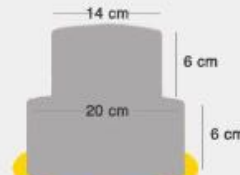

Ø 16 Cm TALL
IDR 440.
Serves 15 pax

Ø 20 Cm ONE LAYER
IDR 360.
Serves 8 pax

Ø 20 Cm SHORT
IDR 440.
Serves 15 pax

Ø 20 Cm TALL
IDR 595.
Serves 30 pax

Ø 30 Cm
IDR 895.
Serves 45 pax

Ø 14 Cm + Ø 20 Cm
SHORT
IDR 645.
Serves 30 pax

Ø 14 Cm + Ø 20 Cm
TALL
IDR 945.
Serves 45 pax

20 x 30 Cm
IDR 895.
Serves 45 pax

30 x 40 Cm
IDR 1.300.
Serves 60 pax

* ♥ = favorite

Specialty Cakes

Choco Ganache
Crumbs Cake ♥

Cookie and Cream Cake

Pinata Cake

Ø 16 Cm TALL
IDR 515.
Serves 15 pax

Ø 20 Cm ONE LAYER
IDR 400.
Serves 8 pax

Ø 20 Cm SHORT
IDR 515.
Serves 15 pax

Ø 20 Cm TALL
IDR 720.
Serves 30 pax

Ø 30 Cm
IDR 1.075.
Serves 45 pax

Ø 14 Cm + Ø 20 Cm
SHORT
IDR 770.
Serves 30 pax

Ø 14 Cm + Ø 20 Cm
TALL
IDR 1.125.
Serves 45 pax

20 x 30 Cm
IDR 1.075.
Serves 45 pax

30 x 40 Cm
IDR 1.600.
Serves 60 pax

Cupcakes

Size REGULAR : IDR 405. (box of 12) | IDR 205. (box of 6) | IDR 35. (box of 1)