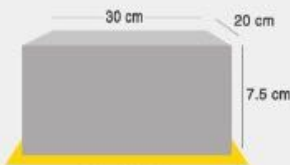

Ø 16 Cm TALL
IDR 440.
Serves 15 pax

Ø 20 Cm ONE LAYER
IDR 360.
Serves 8 pax

Ø 20 Cm SHORT
IDR 440.
Serves 15 pax

Ø 20 Cm TALL
IDR 595.
Serves 30 pax

Ø 30 Cm
IDR 895.
Serves 45 pax

Ø 14 Cm + Ø 20 Cm
SHORT
IDR 645.
Serves 30 pax

Ø 14 Cm + Ø 20 Cm
TALL
IDR 945.
Serves 45 pax

20 x 30 Cm
IDR 895.
Serves 45 pax

30 x 40 Cm
IDR 1.300.
Serves 60 pax

* ♥ = favorite

Specialty Cakes

Choco Ganache
Crumbs Cake ♥

Cookie and Cream Cake

Pinata Cake

Ø 16 Cm TALL
IDR 515.
Serves 15 pax

Ø 20 Cm ONE LAYER
IDR 400.
Serves 8 pax

Ø 20 Cm SHORT
IDR 515.
Serves 15 pax

Ø 20 Cm TALL
IDR 720.
Serves 30 pax

Ø 30 Cm
IDR 1.075.
Serves 45 pax

Ø 14 Cm + Ø 20 Cm
SHORT
IDR 770.
Serves 30 pax

Ø 14 Cm + Ø 20 Cm
TALL
IDR 1.125.
Serves 45 pax

20 x 30 Cm
IDR 1.075.
Serves 45 pax

30 x 40 Cm
IDR 1.600.
Serves 60 pax

Cupcakes

Size REGULAR : IDR 405. (box of 12) | IDR 205. (box of 6) | IDR 35. (box of 1)