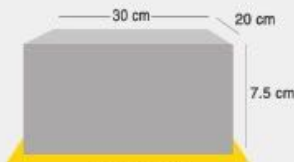

Ø 16 Cm TALL
IDR 440.
Serves 15 pax

Ø 20 Cm ONE LAYER
IDR 360.
Serves 8 pax

Ø 20 Cm SHORT
IDR 440.
Serves 15 pax

Ø 20 Cm TALL
IDR 595.
Serves 30 pax

Ø 30 Cm
IDR 895.
Serves 45 pax

Ø 14 Cm + Ø 20 Cm
SHORT
IDR 645.
Serves 30 pax

Ø 14 Cm + Ø 20 Cm
TALL
IDR 945.
Serves 45 pax

20 x 30 Cm
IDR 895.
Serves 45 pax

30 x 40 Cm
IDR 1.300.
Serves 60 pax

* ♥ = favorite

Specialty Cakes

Choco Ganache
Crumbs Cake ♥

Cookie and Cream Cake

Pinata Cake

Ø 16 Cm TALL
IDR 515.
Serves 15 pax

Ø 20 Cm ONE LAYER
IDR 400.
Serves 8 pax

Ø 20 Cm SHORT
IDR 515.
Serves 15 pax

Ø 20 Cm TALL
IDR 720.
Serves 30 pax

Ø 30 Cm
IDR 1.075.
Serves 45 pax

Ø 14 Cm + Ø 20 Cm
SHORT
IDR 770.
Serves 30 pax

Ø 14 Cm + Ø 20 Cm
TALL
IDR 1.125.
Serves 45 pax

20 x 30 Cm
IDR 1.075.
Serves 45 pax

30 x 40 Cm
IDR 1.600.
Serves 60 pax

Cupcakes

Size REGULAR : IDR 405. (box of 12) | IDR 205. (box of 6) | IDR 35. (box of 1)