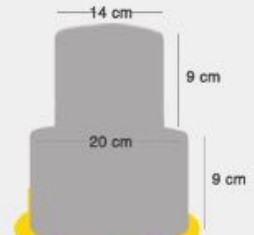

Ø 16 Cm TALL
IDR 440.
Serves 15 pax

Ø 20 Cm ONE LAYER
IDR 360.
Serves 8 pax

Ø 20 Cm SHORT
IDR 440.
Serves 15 pax

Ø 20 Cm TALL
IDR 595.
Serves 30 pax

Ø 30 Cm
IDR 895.
Serves 45 pax

Ø 14 Cm + Ø 20 Cm
SHORT
IDR 645.
Serves 30 pax

Ø 14 Cm + Ø 20 Cm
TALL
IDR 945.
Serves 45 pax

20 x 30 Cm
IDR 895.
Serves 45 pax

30 x 40 Cm
IDR 1.300.
Serves 60 pax

* ♥ = favorite

Specialty Cakes

Choco Ganache
Crumbs Cake ♥

Cookie and Cream Cake

Pinata Cake

Ø 16 Cm TALL
IDR 515.
Serves 15 pax

Ø 20 Cm ONE LAYER
IDR 400.
Serves 8 pax

Ø 20 Cm SHORT
IDR 515.
Serves 15 pax

Ø 20 Cm TALL
IDR 720.
Serves 30 pax

Ø 30 Cm
IDR 1.075.
Serves 45 pax

Ø 14 Cm + Ø 20 Cm
SHORT
IDR 770.
Serves 30 pax

Ø 14 Cm + Ø 20 Cm
TALL
IDR 1.125.
Serves 45 pax

20 x 30 Cm
IDR 1.075.
Serves 45 pax

30 x 40 Cm
IDR 1.600.
Serves 60 pax

Cupcakes

Size REGULAR : IDR 405. (box of 12) | IDR 205. (box of 6) | IDR 35. (box of 1)